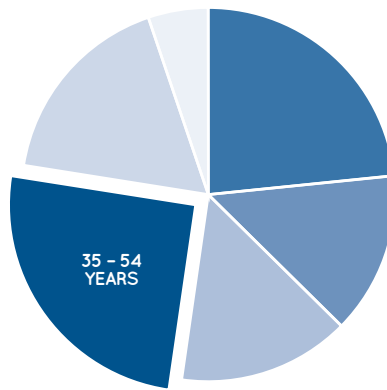

AGE PROFILE

0 - 14 YEARS	23.4%
15 - 24 YEARS	14%
25 - 34 YEARS	14.9%
35 - 54 YEARS	25.2%
55 - 74 YEARS	17.3%
75 + YEARS	5.2%

KEY FEATURES

60

NUMBER OF RETAILERS

132m

TOTAL ANNUAL SALES (\$)

23,249