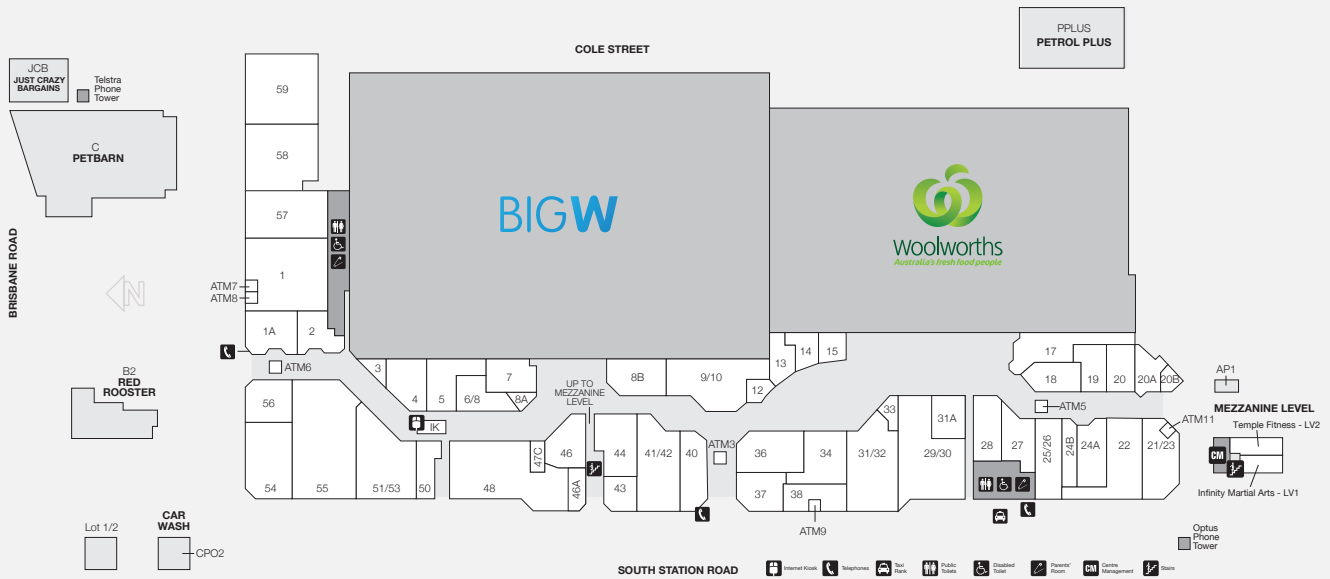

GROSS LEASABLE AREA (M2)

1,257

CAR PARKS
1,025 ARE UNDERCOVER

3.4m

ANNUAL CUSTOMER VISITS

MAJORS

- WOOLWORTHS
- BIG W

DEMOGRAPHICS

YOUNG FAMILIES,
BLUE COLLAR
WORKERS

MARKET

123,563

TRADE AREA POPULATION

STORE	LOCATION	STORE	LOCATION	STORE	LOCATION
MAJORS		Origin Kebabs	15	HAIR & BEAUTY	
BIG W		Puckles Family Bakehouse	2	Amaze Beauty	50
Woolworths		Red Rooster	B2	Booval Gentlemen's Barber	20B
BANKS & FINANCIAL		Subway	1A	Gaye's Hair Fashion	20
ANZ ATM	ATM6	FRESH FOOD / LIQUOR		Healers Therapy	19
BOQ	38	BWS	17	Supercuts Hairdressing	37
BOQ ATM	ATM9	Harvest Markets	31/32	Vibe Nail Studios	24A
CBA	1	FASHION - ACCESSORIES		HOMEWARES	
CBA ATM	ATM5	Strandbags	6/8	Loot Homewares	55
CBA ATM	ATM7	FASHION - FEMALE		Robins Kitchen	28
CBA ATM	ATM8	Be Me	46	Technology Traders	4
Heritage Bank	21/23	Crossroads	34	GENERAL	
Heritage Bank ATM	ATM11	Millers	5	Booval Nextra News	51/53
Suncorp ATM	ATM3	Rockmans	36	EB Games	27
Westpac	58	Suzanne Grae	8B	Flight Centre	25/26
FOOD EAT IN & TAKEAWAY		FASHION - MALE		Go Dollars	48
A1 Sushi	47C	Lowe's Menswear	9/10	Helloworld Travel	20A
Asian Delight	13	FOOTWEAR		Just Crazy Bargains	JCB
Boost Café	12	Williams the Shoemen	44	Infinity Martial Arts	LV1
The Cheesecake Shop	57	JEWELLERY & GIFTS		Petbarn	C
The Coffee Club	41/42	Lee Volk Jewellers	40	Police Beat	46A
Diggers Delight	14	Prouds The Jewellers	18	Temple Fitness	LV2
Donut King	33				