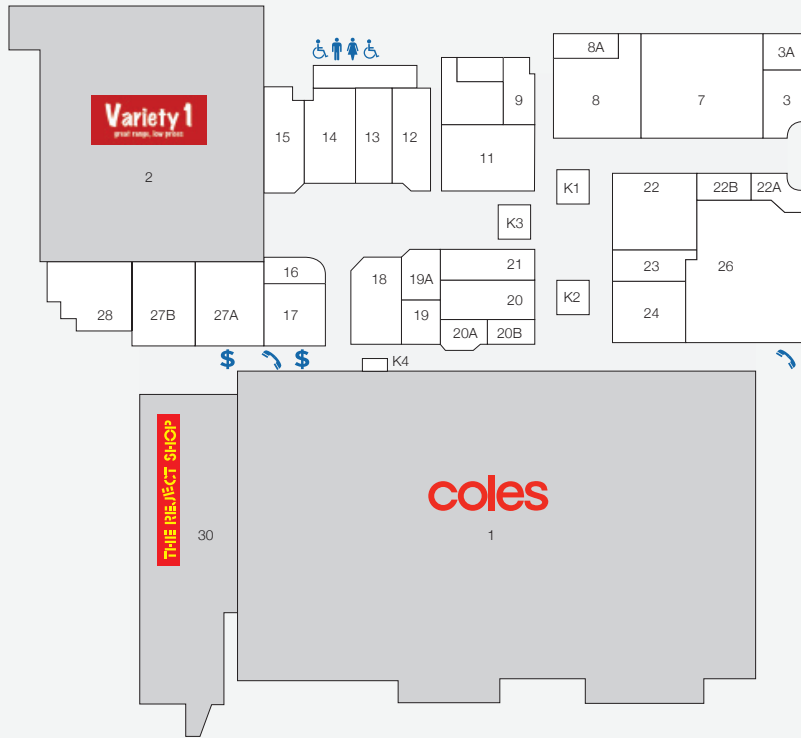

YOUNG FAMILIES,
MIDDLE
SOCIO-ECONOMIC

MARKET

165,346

TRADE AREA POPULATION

ARNDALE

Where convenience comes first

- Toilets
- Disabled Toilets
- Telephones
- ATM

STORE **SHOP NO.**

MAJORS

Coles	1
MINI MAJORS	
The Reject Shop	30
Variety 1	2

BANKS

Bank Of QLD	27A
Heritage Bank	17

FOOD

Arndale Hot Bread and Cakes	28
Biscuit Café	K1
Louie & Co	K2
Mal's Takeaway	9
Sushi Pia	K3

FASHION

Bella Bella	11
Crossroads	24
Rivers	F2