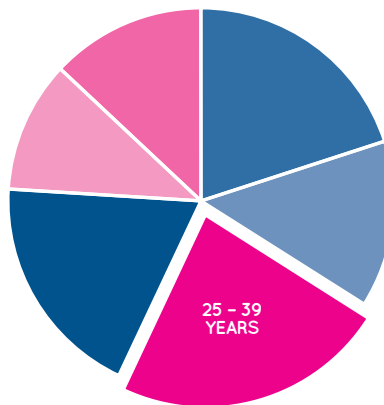

AGE PROFILE

0 - 14 YEARS	20%
15 - 24 YEARS	14%
25 - 39 YEARS	23%
40 - 54 YEARS	19%
55 - 64 YEARS	11%
65+ YEARS	13%

KEY FEATURES

39

NUMBER OF RETAILERS

58.6M

TOTAL ANNUAL SALES (\$)

11,253