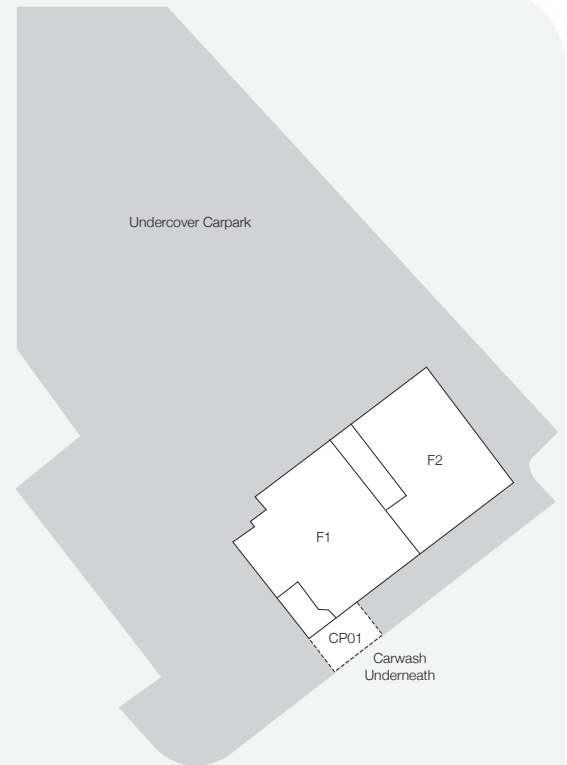

ARNDALE

Where convenience comes first

- Toilets
- Disabled Toilets
- Telephones
- ATM

STORE **SHOP NO.**

MAJORS

Coles	1
MINI MAJORS	
The Reject Shop	30
Variety 1	2

BANKS

Bank Of QLD	27A
Heritage Bank	17

FOOD

Arndale Hot Bread and Cakes	28
Biscuit Café	K1
Louie & Co	K2
Mal's Takeaway	9
Sushi Pia	K3

FASHION

Bella Bella	11
Crossroads	24
Rivers	F2

JEWELLERY & GIFTS

Michael's Jewellers	20B

STORE **SHOP NO.** **STORE** **SHOP NO.**

HEALTH & MEDICINE

Arndale Pharmacy	22
Medical Practice	7
OPSM	13
QML Pathology	3
Springwood Group	

HAIR & BEAUTY

Juz Men's Barber	8
Krishna Boutique	27B
Magic Nails	19A
Massage Talk	19
Medina Hair and Beauty	23
Skinology	12

LIQUOR

Liquorland	20

SPECIALTY STORES

Affiniti Living	F1
Arndale News	8B
Petals On The Plaza	21
Quirky Quilts	14

SERVICES

Aussie Home Loans	22A
BP Mobile Phones	K4
Heel and Sole Man	20A
Glo Hand Car Wash	CP 01
KC Drycleaners	3A
Sky Internet Kiosk	K4

LEASING ENQUIRIES

KIMAI BREAY Portfolio Leasing Manager
M 0439 515 066 **P** 07 3862 7222
E kbrey@retailfirst.com.au

SOURCE: ABS CENSUS DATA 2016. PROFILE CURRENT AS AT 01.10.2016