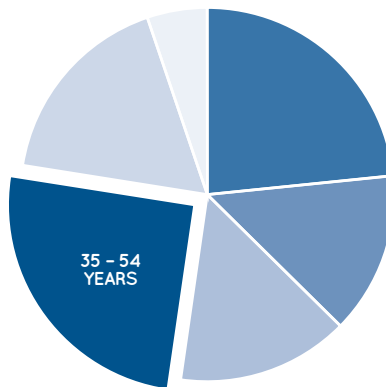

AGE PROFILE

0-14 YEARS	23.4%
15-24 YEARS	14%
25-34 YEARS	14.9%
35-54 YEARS	25.2%
55-74 YEARS	17.3%
75+ YEARS	5.2%

KEY FEATURES

60

NUMBER OF RETAILERS

132m

TOTAL ANNUAL SALES (\$)

23,249