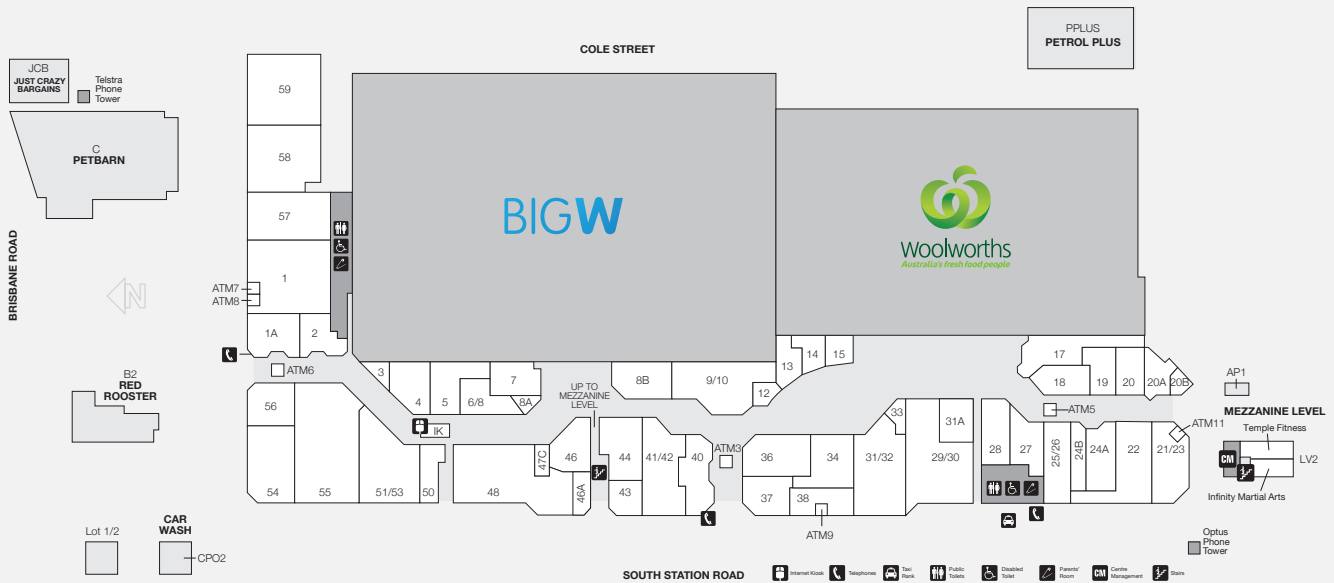

GROSS LEASABLE AREA (M2)

1,257

CAR PARKS
1,025 ARE UNDERCOVER

3.4m

ANNUAL CUSTOMER VISITS

MAJORS

- WOOLWORTHS
- BIG W

DEMOGRAPHICS

YOUNG FAMILIES,
BLUE COLLAR
WORKERS

MARKET

123,563

TRADE AREA POPULATION

STORE	LOCATION	STORE	LOCATION	STORE	LOCATION
MAJORS		Origin Kebabs	15	HAIR & BEAUTY	
BIG W		Puckles Family Bakehouse	2	Amaze Beauty	50
Woolworths		Red Rooster	B2	Booval Gentlemen's Barber	20B
BANKS & FINANCIAL		Subway	1A	Gaye's Hair Fashion	20
ANZ ATM	ATM6	FRESH FOOD / LIQUOR		Healers Therapy	19
BOQ	38	BWS	17	Supercuts Hairdressing	37
BOQ ATM	ATM9	Harvest Markets	31/32	Vibe Nail Studios	24A
CBA	1	FASHION - ACCESSORIES		HOMEWARES	
CBA ATM	ATM5	Strandbags	6/8	Loot Homewares	55
CBA ATM	ATM7	FASHION - FEMALE		Robins Kitchen	28
CBA ATM	ATM8	Be Me	46	Technology Traders	4
Heritage Bank	21/23	Crossroads	34	GENERAL	
Heritage Bank ATM	ATM11	Millers	5	Booval Nextra News	51/53
Suncorp ATM	ATM3	Rockmans	36	EB Games	27
Westpac	58	Suzanne Grae	8B	Flight Centre	25/26
FOOD EAT IN & TAKEAWAY		FASHION - MALE		Go Dollars	48
A1 Sushi	47C	Lowes Menswear	9/10	Helloworld Travel	20A
Asian Delight	13	FOOTWEAR		Just Crazy Bargains	JCB
Boost Café	12	Williams the Shoemen	44	Infinity Martial Arts	LV2
The Cheesecake Shop	57	JEWELLERY & GIFTS		Petbarn	C
The Coffee Club	41/42	Lee Volk Jewellers	40	Police Beat	46A
Diggers Delight	14	Prouds The Jewellers	18	Temple Fitness	LV2
Donut King	33				

STORE	LOCATION
Star Discount Chemist	29/30
Tobacco Station	3
MOBILE PHONES	
Yes! Optus	7
OPTICAL	
Lens Pro	24B
OPSM	56
SERVICES	
Australia Post	22
Australia Post 24/7 Parcel Lockers	AP1
Bay Audio	31A
Booval Fair Car Wash	CPO2
Booval Fair Medical and Therapy Centre	59
Internet Kiosk	IK
Mister Minit	8A
Petrol Plus	PPLUS
SunDoctors	43