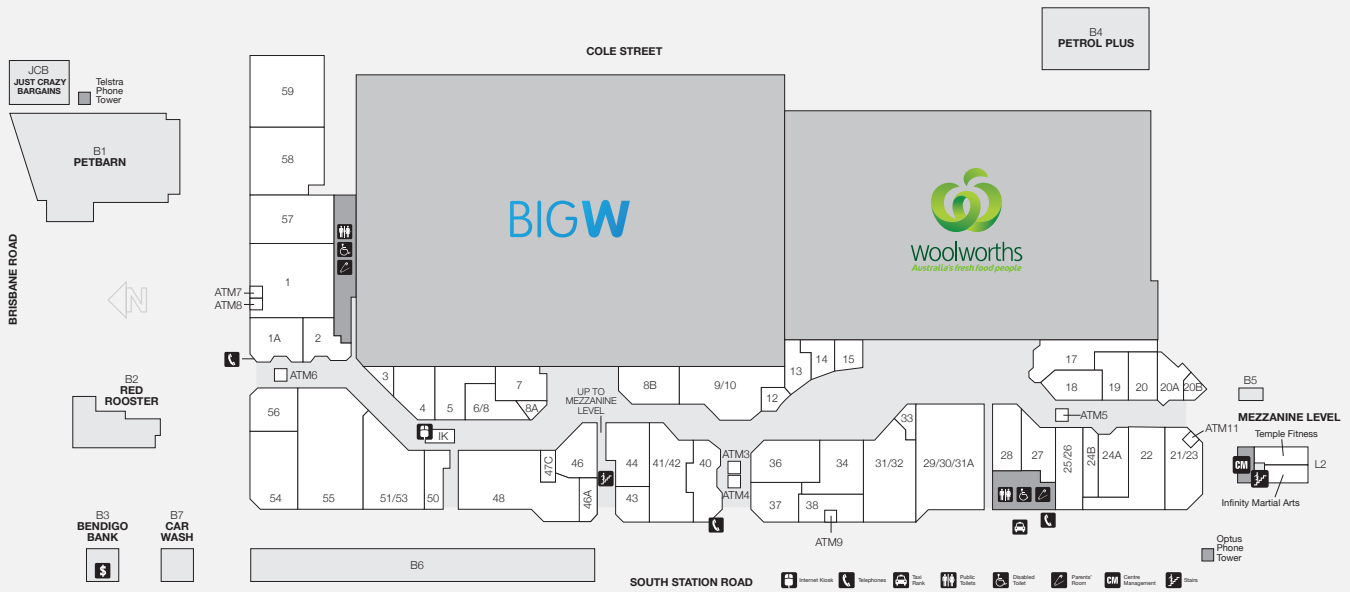

GROSS LEASABLE AREA (M2)

1,276

CAR PARKS
1,025 ARE UNDERCOVER

3.5m

ANNUAL CUSTOMER VISITS

MAJORS

- WOOLWORTHS
- BIG W

DEMOGRAPHICS

YOUNG FAMILIES,
BLUE COLLAR
WORKERS

MARKET

123,563

TRADE AREA POPULATION

STORE LOCATION STORE LOCATION STORE LOCATION

MAJORS		Diggers Delight	14	Prouds The Jewellers	18
BIG W		Donut King	33	HAIR & BEAUTY	
Woolworths		Origin Kebabs	15	Amaze Beauty	50
BANKS & FINANCIAL		Puckles Family Bakehouse	2	Booval Gentlemen's Barber	20B
ANZ ATM	ATM6	Red Rooster	B2	Gaye's Hair Fashion	20
BOQ	38	Subway	1A	Healers Therapy	19
BOQ ATM	ATM9	FRESH FOOD / LIQUOR		Supercuts Hairdressing	37
Bendigo Bank	B3	BWS	17	Vibe Nail Studios	24A
CBA	1	Harvest Markets	31/32	HOMEWARES	
CBA ATM	ATM5	FASHION - ACCESSORIES		Loot Homewares	55
CBA ATM	ATM7	Strandbags	6/8	Robins Kitchen	28
CBA ATM	ATM8	FASHION - FEMALE		Technology Traders	4
Heritage Bank	21/23	Be Me	46	GENERAL	
Heritage Bank ATM	ATM11	Crossroads	34	Booval Nextra News	51/53
NAB ATM	ATM4	Millers	5	Booval Fair Medical and	
Suncorp ATM	ATM3	Rockmans	36	Therapy Centre	59
Westpac	58	Suzanne Grae	8B	EB Games	27
FOOD EAT IN & TAKEAWAY		FASHION - MALE		Flight Centre	25/26
A1 Sushi	47C	Lowes Menswear	9/10	Go Dollars	48
Asian Delight	13	FOOTWEAR		Helloworld Travel	20A
Boost Café	12	Williams the Shoemen	44	Just Crazy Bargains	JCB
The Cheesecake Shop	57	JEWELLERY & GIFTS		Infinity Martial Arts	L2
The Coffee Club	41/42	Lee Volk Jewellers	40	Petbarn	B1

STORE	LOCATION
Police Beat	46A
Temple Fitness	L2
TerryWhite Chemmart	29/30/31A
Tobacco Station	3
MOBILE PHONES	
Yes! Optus	7
OPTICAL	
Lens Pro	24B
OPSM	56
SERVICES	
Australia Post	22
Australia Post	
24/7 Parcel Lockers	B5
Booval Fair Car Wash	B7
Internet Kiosk	1K
Mister Minit	8A
Petrol Plus	B4
SunDoctors	43