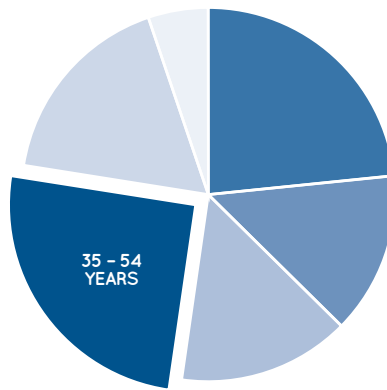

AGE PROFILE

0-14 YEARS	23.4%
15-24 YEARS	14%
25-34 YEARS	14.9%
35-54 YEARS	25.2%
55-74 YEARS	17.3%
75+ YEARS	5.2%

KEY FEATURES

60

NUMBER OF RETAILERS

135m

TOTAL ANNUAL SALES (\$)

23,247